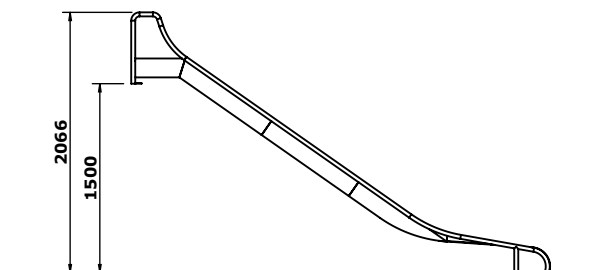

Product Type:	Slides
Product Category:	Trough Slides
Age Range:	3+
Promotes:	Balance, Co-ordination, Physical and Cognitive
Total Height:	2.066m
Max Fall Height:	<600mm if installed on an embankment
Surfacing Req:	12.9 m²
Weight / Heaviest Parts:	70kg / 70kg
Concrete Required:	0.16 m³
Installation:	2 People
Installation Hours:	2 hours

1003 - Surfacing Overview

1003 - Elevation View