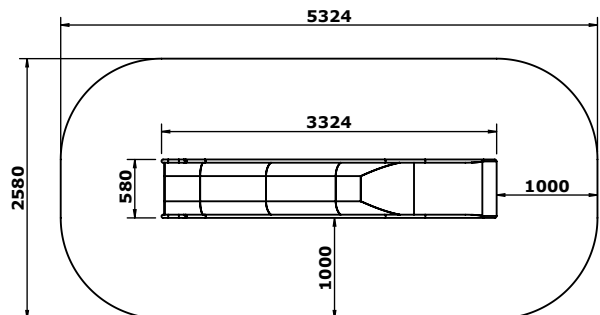

**1003** - 1.5m Trough Slide

All of our trough slides are manufactured from stainless steel, and have a tube edging. Various surface finishes are also available.

<b>Product Type:</b>	Slides
<b>Product Category:</b>	Trough Slides
<b>Age Range:</b>	3+
<b>Promotes:</b>	Balance, Co-ordination, Physical and Cognitive
<b>Total Height:</b>	2.066m
<b>Max Fall Height:</b>	<600mm if installed on an embankment
<b>Surfacing Req:</b>	12.9 m <sup>2</sup>
<b>Weight / Heaviest Parts:</b>	70kg / 70kg
<b>Concrete Required:</b>	0.16 m <sup>3</sup>
<b>Installation:</b>	2 People
<b>Installation Hours:</b>	2 hours